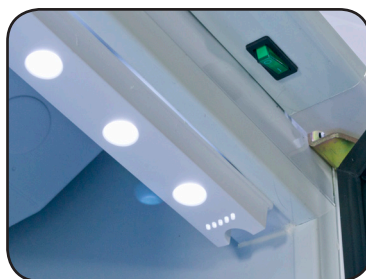

Model:
XD260C

Compact display fridge
 White exterior finish, fan assisted cooling

General Information

The XD260C is a compact display fridge ideal for smaller venues where space is at a premium. Featuring fan assisted cooling, LED interior and canopy lighting and a self closing lockable door the XD260C is a feature packed cooler despite its small dimensions.

Key Features

Construction

Available Options

- Compact design
- +2°C to +10°C temperature range
- 4 adjustable shelves + base
- Fan assisted cooling
- Lockable self closing door
- LED internal illumination
- LED canopy illumination
- Light switch
- Adjustable thermostat
- Castors as standard
- Stay clear glass

- White exterior finish
- White interior finish

- Additional shelves

Technical Data

Model	XD260C
Capacity	260 Litres
External Dimensions	Width = 565 Depth = 561 Height = 1752
Interior Finish	White
Exterior Finish	White
Doors	1 hinged glass
Door frame	Plastic
Glass construction	Double glazed toughened
Self closing	✓
Self closing mechanism	Sprung
Locks	(1)
Shelves	(4) adjustable + base
Internal Lighting	✓
Internal Lighting Type	LED
Lighting Colour Temperature	6000k
Light switch	✓
Light switch position	Externally mounted
Temperature control	Analog
Temperature control position	Internal
Temperature range	+2° to +10°c
Refrigerant	R290
Evaporator style	Coil Evaporator
Fan assisted	✓
Condenser style	Coil condenser
Fan assisted condenser	✓