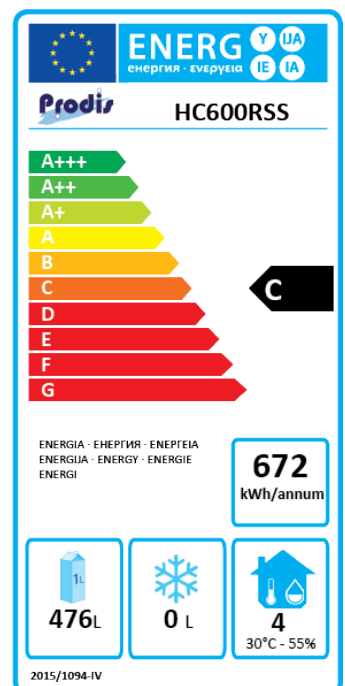

Project
Location
Item#
QTY

Model:
HC600RSS

Single Door Upright Stainless Steel Refrigerator
Single door, 4 shelves, 620 litre capacity

General Information

The Prodis HC600RSS is a fan assisted upright fridge with 4 adjustable shelves, fan assisted cooling and digital temperature control

Key Features

- 0°C to +8°C temperature range
- Fan assisted cooling
- 4 adjustable shelves
- Digital temperature control
- Replaceable door gasket
- Off cycle defrost

Construction

- Stainless steel exterior
- Food safe plastic interior
- Heavy duty full length door handle

Energy Rating

Technical Data

Model	HC600RSS
Capacity	620 Litres
External Dimensions	Width = 777 Depth = 695 Height = 1890
Internal Dimensions	Width = 657 Depth = 580 Height = 1660
Interior Finish	Food safe plastic
Exterior Finish	Stainless Steel
Doors	1 hinged
Self closing	×
Self closing mechanism	×
Locks	(1)
Shelves	(4) adjustable
Internal Lighting	×
Internal Lighting Type	N/A
Lighting Colour Temperature	N/A
Light switch	×
Light switch position	N/A
Temperature control	Digital
Temperature control position	External
Temperature range	0° to +8°c
Refrigerant	R600a
Evaporator style	Rollbond
Fan assisted	✓