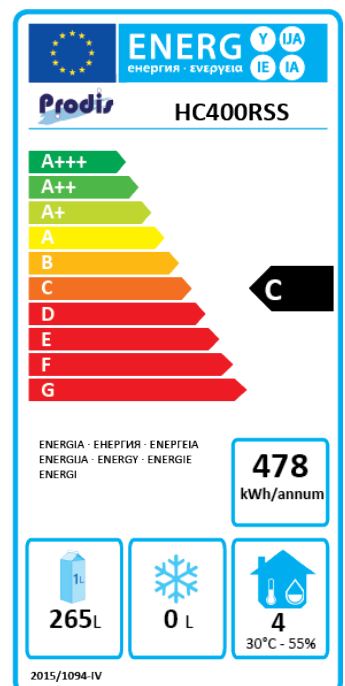

Project
Location
Item#
QTY

Model: HC400RSS **Single Door Stainless Steel Upright Refrigerator**
Single door, 4 shelves, 361 litre capacity

General Information

The Prodis HC400RSS is a fan assisted upright fridge with 4 adjustable shelves, fan assisted cooling and digital temperature control

Key Features

- 0°C to +8°C temperature range
- Fan assisted cooling
- 4 adjustable shelves
- Digital temperature control
- Replaceable door gasket
- Off cycle defrost

Construction

- White exterior finish
- Food safe plastic interior
- Heavy duty full length door handle

Energy Rating

Technical Data

Model	HC400RSS
Capacity	361 Litres
External Dimensions	Width = 600 Depth = 600 Height = 1850
Internal Dimensions	Width = 510 Depth = 485 Height = 1620
Interior Finish	Food safe plastic
Exterior Finish	Stainless steel
Doors	1 hinged
Self closing	×
Self closing mechanism	×
Locks	(1)
Shelves	(4) adjustable
Internal Lighting	×
Internal Lighting Type	N/A
Lighting Colour Temperature	N/A
Light switch	×
Light switch position	N/A
Temperature control	Digital
Temperature control position	External
Temperature range	0° to +8°c
Refrigerant	R600a
Evaporator style	Rollbond
Fan assisted	✓