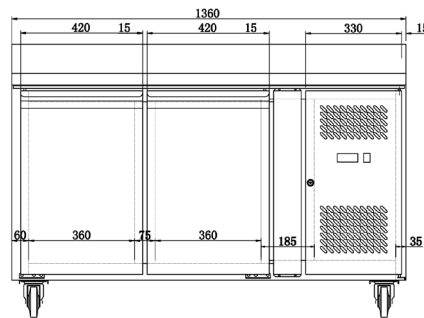

Model:
GRN-W2R

Gastronorm Compatible Counter Refrigerator
2 door, 2 shelves, 283 litre capacity with upstand

General Information

The Prodis GRN-W2R is a fan assisted gastronorm compatible 2 door counter fridge with 2 adjustable shelves, 100mm upstand, fan assisted cooling and digital temperature control.

Key Features

- -2°C to +8°C temperature range
- Fan assisted cooling
- 2 adjustable shelves
- Digital temperature control
- Replaceable door gasket
- Automatic defrost

Construction

- Stainless steel exterior
- Stainless steel interior
- Heavy duty full width door handle
- 100mm upstand

Energy Rating

Technical Data

Model	GRN-W2R
Capacity	283 Litres
External Dimensions	Width = 1360 Depth = 700 Height = 950
Interior Finish	Stainless Steel
Exterior Finish	Stainless Steel
Doors	2 hinged
Self closing	✓
Self closing mechanism	Sprung
Locks	✓
Shelves	(2) adjustable
Gastronorm Compatible	✓
Temperature control	Digital
Temperature control position	External
Temperature range	-2° to +8°c
Refrigerant	R600a
Evaporator style	Coil
Fan assisted	✓