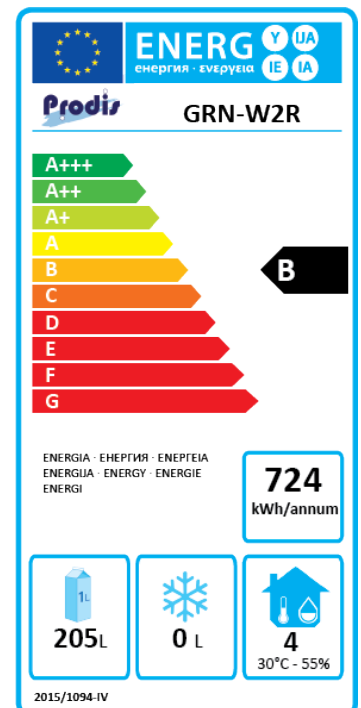

Model:
GRN-W2R

Gastronorm Compatible Counter Refrigerator
2 door, 2 shelves, 283 litre capacity with upstand

General Information

The Prodis GRN-W2R is a fan assisted gastronorm compatible 2 door counter fridge with 2 adjustable shelves, 100mm upstand, fan assisted cooling and digital temperature control.

Key Features

- -2°C to +8°C temperature range
- Fan assisted cooling
- 2 adjustable shelves
- Digital temperature control
- Replaceable door gasket
- Automatic defrost

Construction

- Stainless steel exterior
- Stainless steel interior
- Heavy duty full width door handle
- 100mm upstand

Energy Rating

Technical Data

Model	GRN-W2R
Capacity	283 Litres
External Dimensions	Width = 1360 Depth = 700 Height = 950
Interior Finish	Stainless Steel
Exterior Finish	Stainless Steel
Doors	2 hinged
Self closing	✓
Self closing mechanism	Sprung
Locks	✓
Shelves	(2) adjustable
Gastronorm Compatible	✓
Temperature control	Digital
Temperature control position	External
Temperature range	-2° to +8°c
Refrigerant	R600a
Evaporator style	Coil
Fan assisted	✓