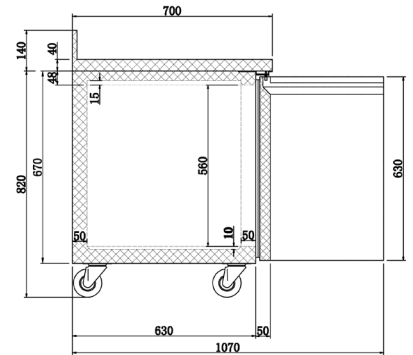

Model:
GRN-W2R

Gastronorm Compatible Counter Refrigerator
2 door, 2 shelves, 283 litre capacity with upstand

General Information

The Prodis GRN-W2R is a fan assisted gastronorm compatible 2 door counter fridge with 2 adjustable shelves, 100mm upstand, fan assisted cooling and digital temperature control.

Key Features

- -2°C to +8°C temperature range
- Fan assisted cooling
- 2 adjustable shelves
- Digital temperature control
- Replaceable door gasket
- Automatic defrost

Construction

- Stainless steel exterior
- Stainless steel interior
- Heavy duty full width door handle
- 100mm upstand

Energy Rating

Technical Data

Model	GRN-W2R
Capacity	283 Litres
External Dimensions	Width = 1360 Depth = 700 Height = 950
Interior Finish	Stainless Steel
Exterior Finish	Stainless Steel
Doors	2 hinged
Self closing	✓
Self closing mechanism	Sprung
Locks	✓
Shelves	(2) adjustable
Gastronorm Compatible	✓
Temperature control	Digital
Temperature control position	External
Temperature range	-2° to +8°c
Refrigerant	R600a
Evaporator style	Coil
Fan assisted	✓