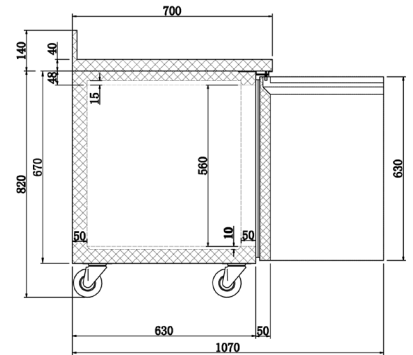

Project
Location
Item#
QTY

Model:
GRN-W2F

Gastronorm Compatible Counter Freezer
2 door, 2 shelves, 283 litre capacity with upstand

General Information

The Prodis GRN-W2F is a fan assisted gastronorm compatible 2 door counter freezer with 2 adjustable shelves, 100mm upstand, fan assisted cooling and digital temperature control.