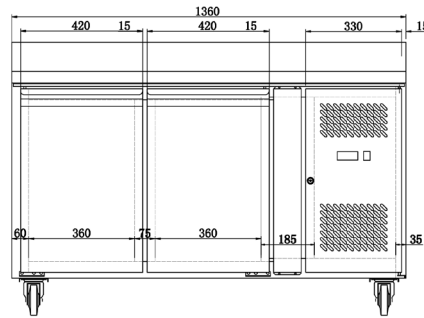

Project
Location
Item#
QTY

Model:
GRN-W2F

Gastronorm Compatible Counter Freezer
2 door, 2 shelves, 283 litre capacity with upstand

General Information

The Prodis GRN-W2F is a fan assisted gastronorm compatible 2 door counter freezer with 2 adjustable shelves, 100mm upstand, fan assisted cooling and digital temperature control.