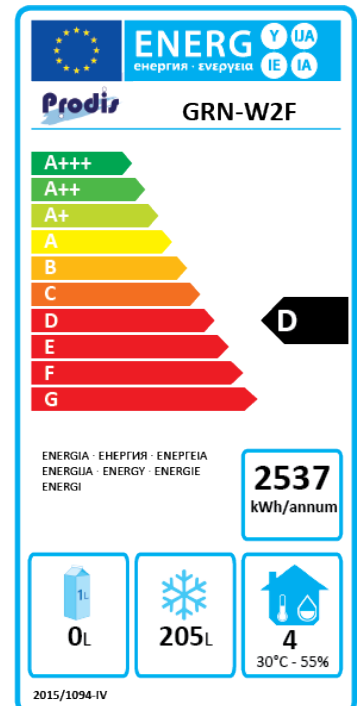

### General Information

The Prodis GRN-W2F is a fan assisted gastronorm compatible 2 door counter freezer with 2 adjustable shelves, 100mm upstand, fan assisted cooling and digital temperature control.

### Key Features

- -18°C to -22°C temperature range
- Fan assisted cooling
- 2 adjustable shelves
- Digital temperature control
- Replaceable door gasket
- Automatic defrost

### Energy Rating