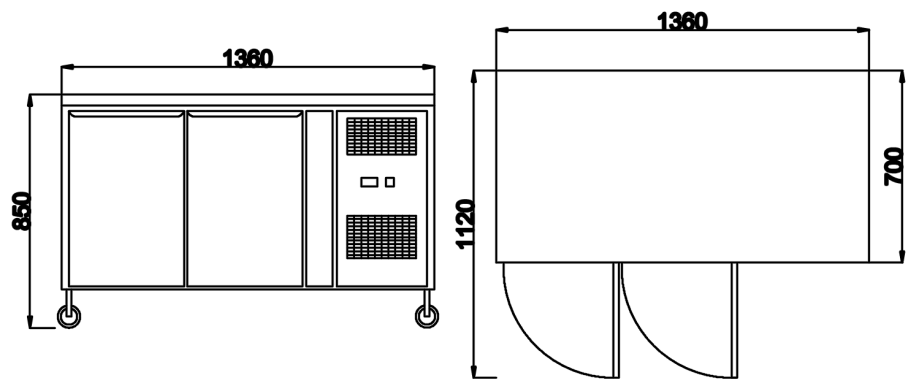

Model:  
GRN-C2R

Gastronorm Compatible Counter Refrigerator  
2 door, 2 shelves, 283 litre capacity

### Key Features

- -2°C to +8°C temperature range
- Fan assisted cooling
- 2 adjustable shelves
- Digital temperature control
- Replaceable door gasket
- Automatic defrost

## Technical Data

Model	GRN-C2R
Capacity	283 Litres
External Dimensions	Width = 1360 Depth = 700 Height = 850
Interior Finish	Stainless Steel
Exterior Finish	Stainless Steel
Doors	2 hinged
Self closing	✓
Self closing mechanism	Sprung
Locks	✓
Shelves	(2) adjustable
Gastronorm Compatible	✓
Temperature control	Digital
Temperature control position	External
Temperature range	-2° to +8°c
Refrigerant	R600a
Evaporator style	Coil
Fan assisted	✓