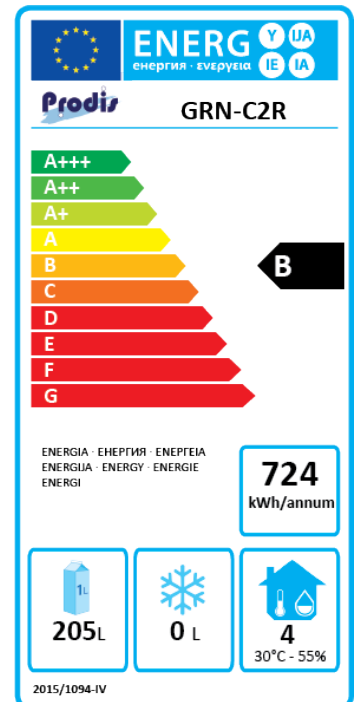

### General Information

The Prodis GRN-C2R is a fan assisted gastronorm compatible 2 door counter fridge with 2 adjustable shelves, fan assisted cooling and digital temperature control.

### Key Features

- -2°C to +8°C temperature range
- Fan assisted cooling
- 2 adjustable shelves
- Digital temperature control
- Replaceable door gasket
- Automatic defrost

### Energy Rating